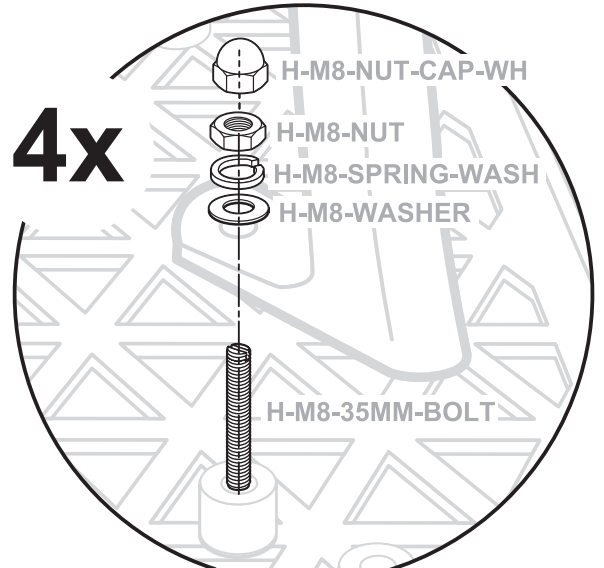

H-M8-NUT-CAP-WH

4x

H-M8-NUT-CAP-WH

H-M8-NUT

H-M8-SPRING-WASH

H-M8-WASHER

H-M8-35MM-BOLT