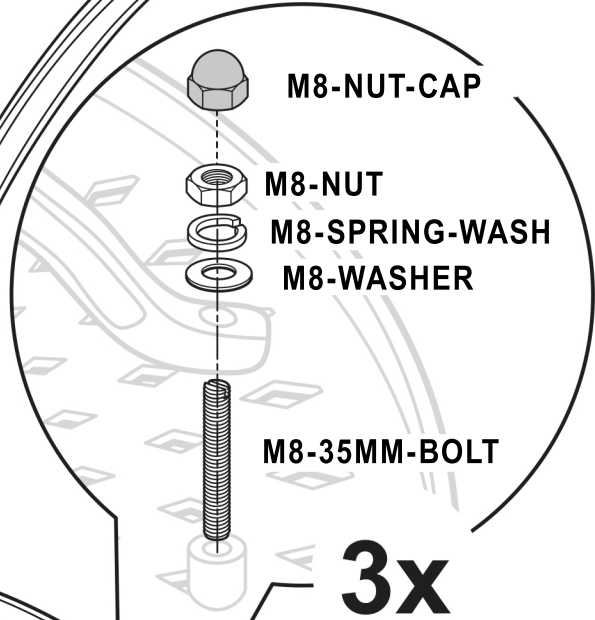

M8-NUT-CAP

M8-NUT

M8-SPRING-WASH

M8-WASHER

M8-35MM-BOLT

3x

WK-EVE-TT